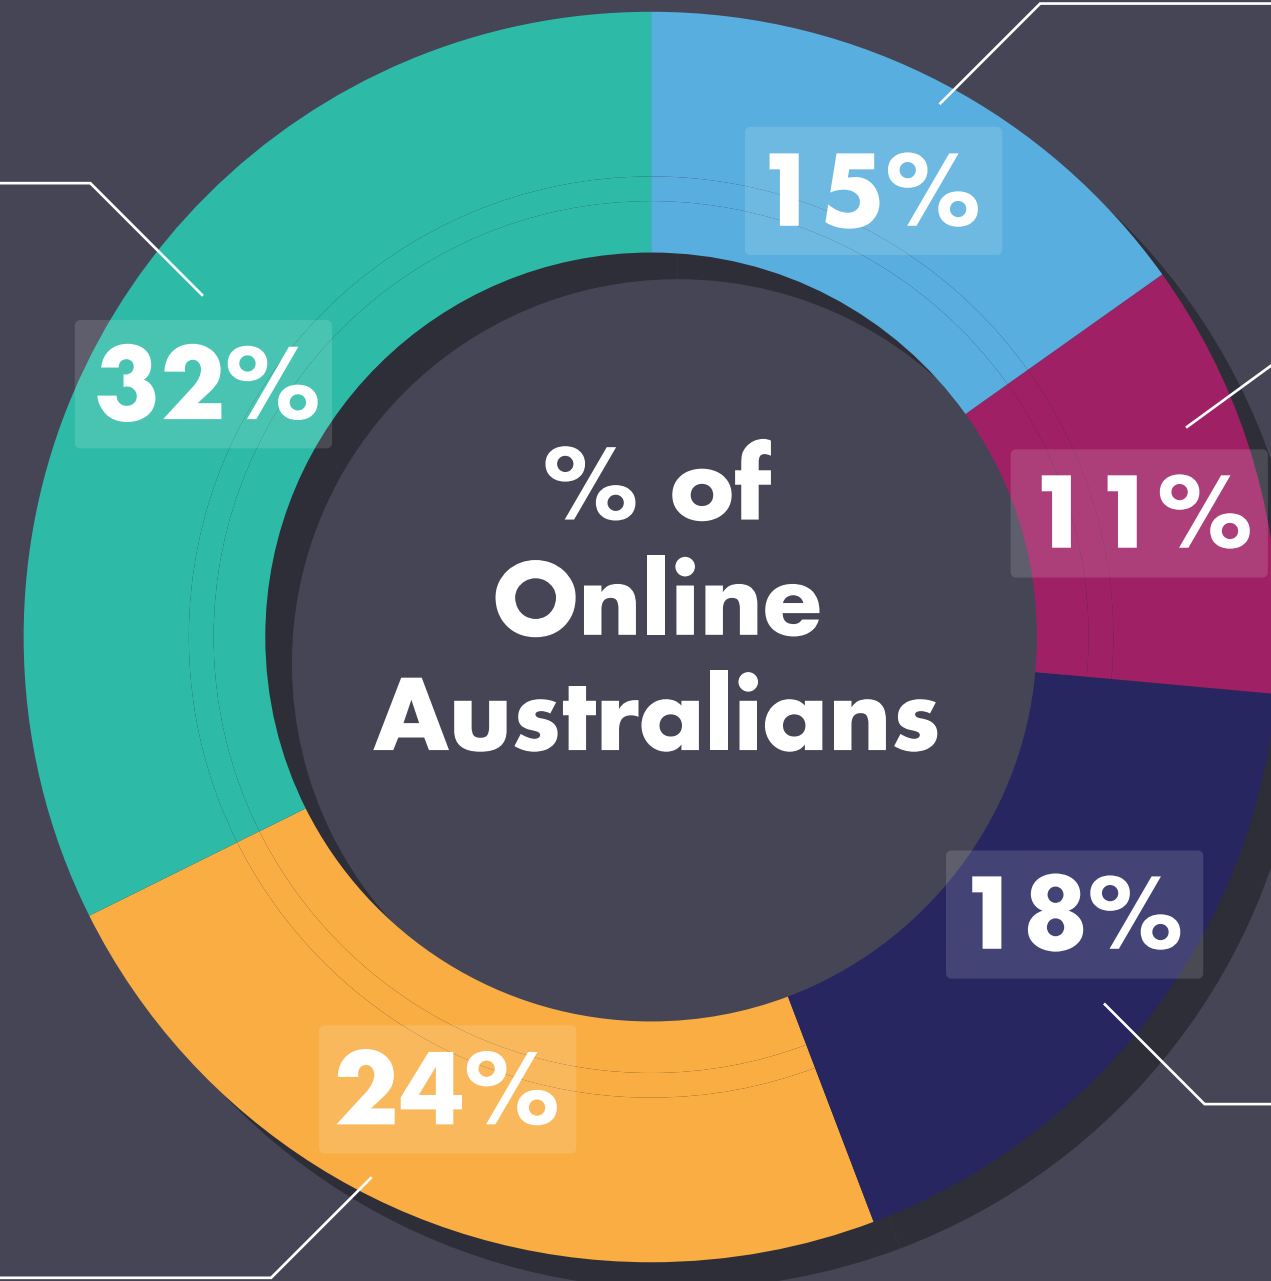

## Ages 2-17

Avg page views/per person: 100

## Ages 18-24

Avg page views/per person: 1,146

## Ages 25-34

Avg page views/per person: 1,523

## Ages 35-49

Avg page viewer person: 1,864